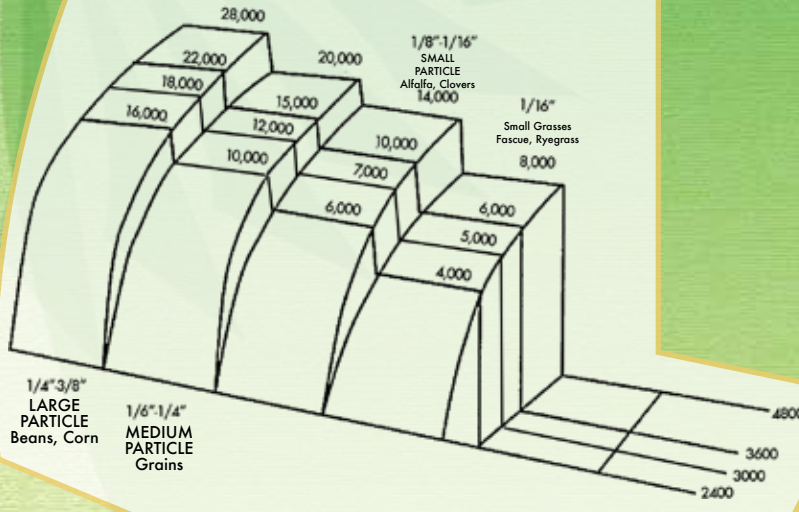

Oliver

MAXI-CAP

High capacity meets high quality

Oliver Maxi-Cap Gravity Separators easily handle the high capacities required by today's profitable operators.

AIR FLOW FOR MAXI-CAP GRAVITY SEPARATORS

DISCHARGE END
LEFT HAND

DISCHARGE END
RIGHT HAND

Capacity is a function of the difference in specific gravities as well as the size of the particles to be separated. Due to the wide variation in separation requirements, Oliver Manufacturing Company cannot guarantee these specific capacities; however these estimates have been equaled or exceeded when the gravity separator and other associated equipment have been installed and operated properly.

GENERAL SPECIFICATIONS

		2400		3000		3600		4800	
Deck Size	In. (CM)	48"x120"	(122x305)	60"x120"	(152x305)	60"x144"	(152x366)	72"x180"	(183x457)
Motor Data	HP (KW)								
	Fan	15	(11.2)	15	(11.2)	20	(15)	25	(19)
	Deck	1.5	(1.1)	1.5	(1.1)	1.5	(1)	1.5	(1)
	Blender Drive	1	(.75)	1	(.75)	1	(.75)	1	(.75)
	Hydraulic Pump	0.5	(.37)	0.5	(.37)	0.5	(.37)	0.5	(.37)
Overall Dimensions	In. (CM)								
	Length	134"	(340)	135"	(343)	158"	(401)	194"	(493)
	Width	100"	(254)	108"	(274)	112"	(285)	124"	(315)
	Height	92"	(234)	96"	(244)	96"	(244)	102"	(259)
Net Shipping Weight	Lbs. (KG)	5000	(2268)	5400	(2450)	5800	(2631)	7600	(3448)
Gross Shipping Weight	Lbs. (KG)	6400	(2903)	6800	(3085)	7200	(3266)	9000	(4082)